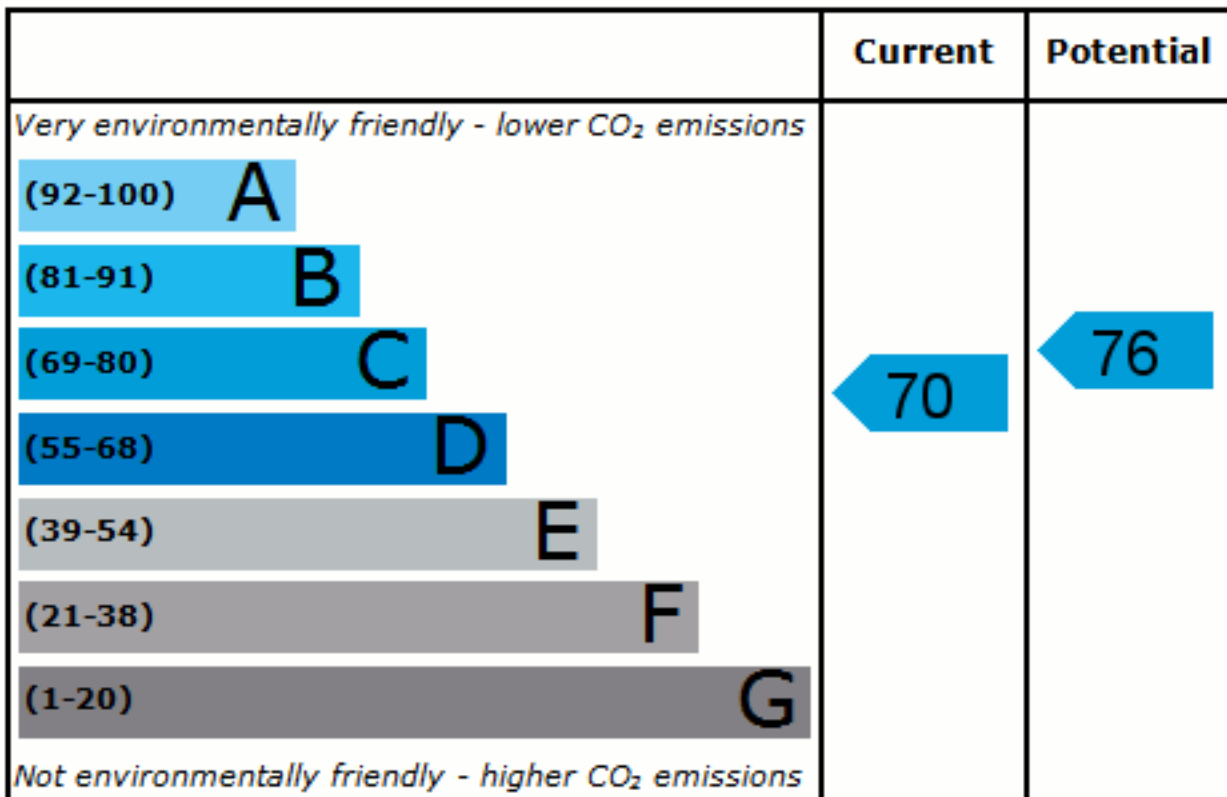

Energy Efficiency Rating

England & Wales

EU Directive
2002/91/EC

Environmental (CO₂) Impact Rating

England & Wales

EU Directive
2002/91/EC