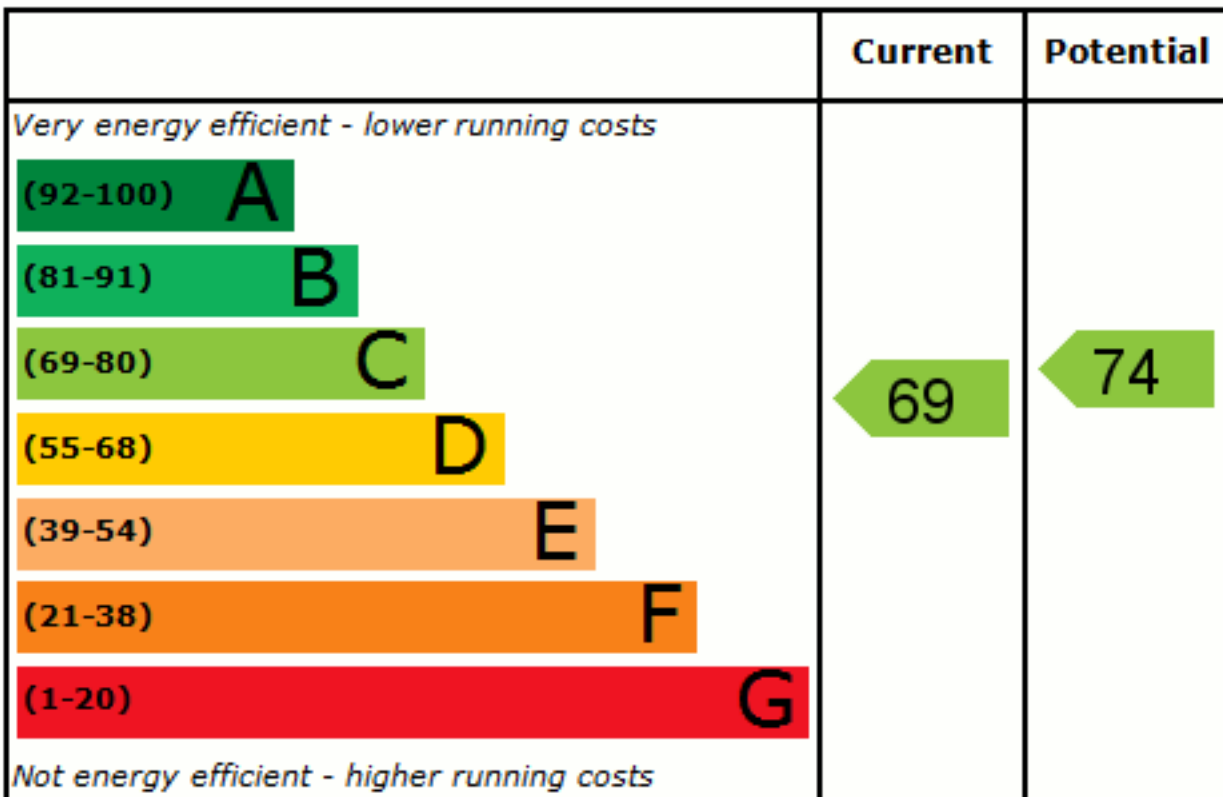

Energy Efficiency Rating

England & Wales

EU Directive
2002/91/EC

Environmental (CO₂) Impact Rating

England & Wales

EU Directive
2002/91/EC