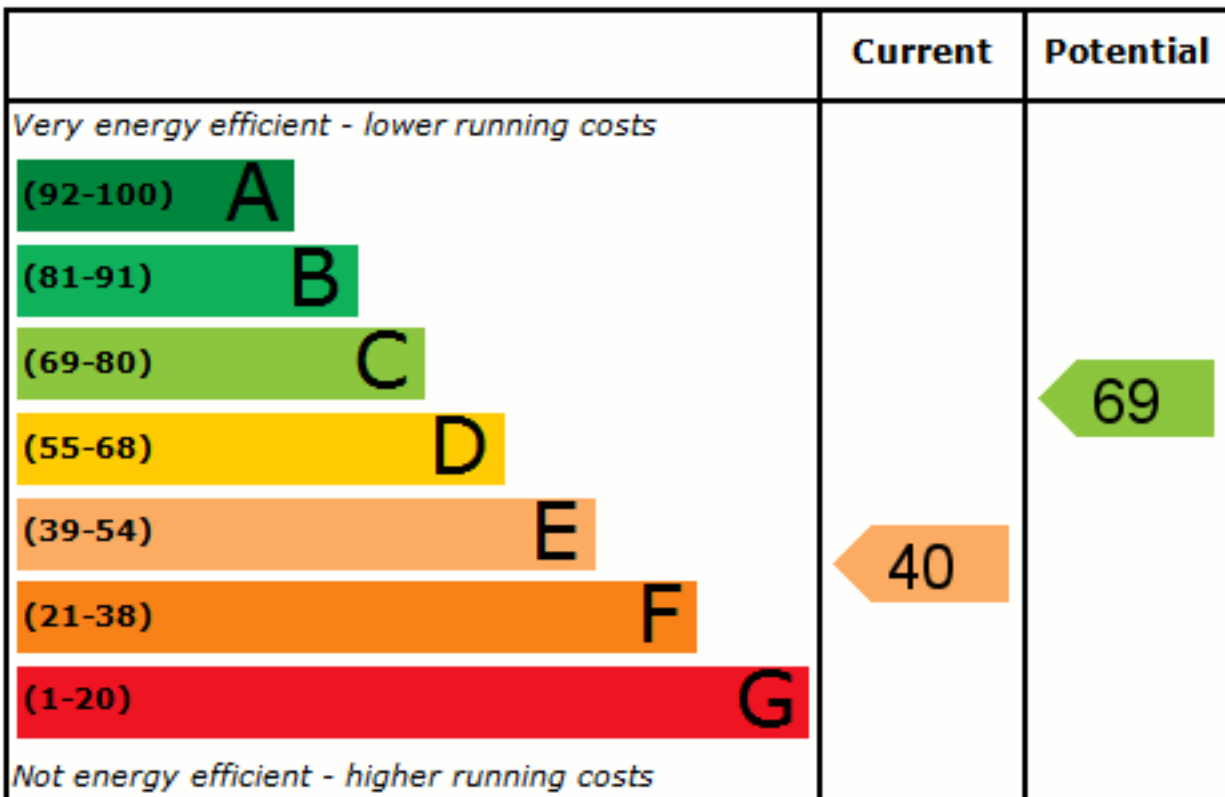

Energy Efficiency Rating

England & Wales

EU Directive
2002/91/EC

Environmental (CO₂) Impact Rating

England & Wales

EU Directive
2002/91/EC