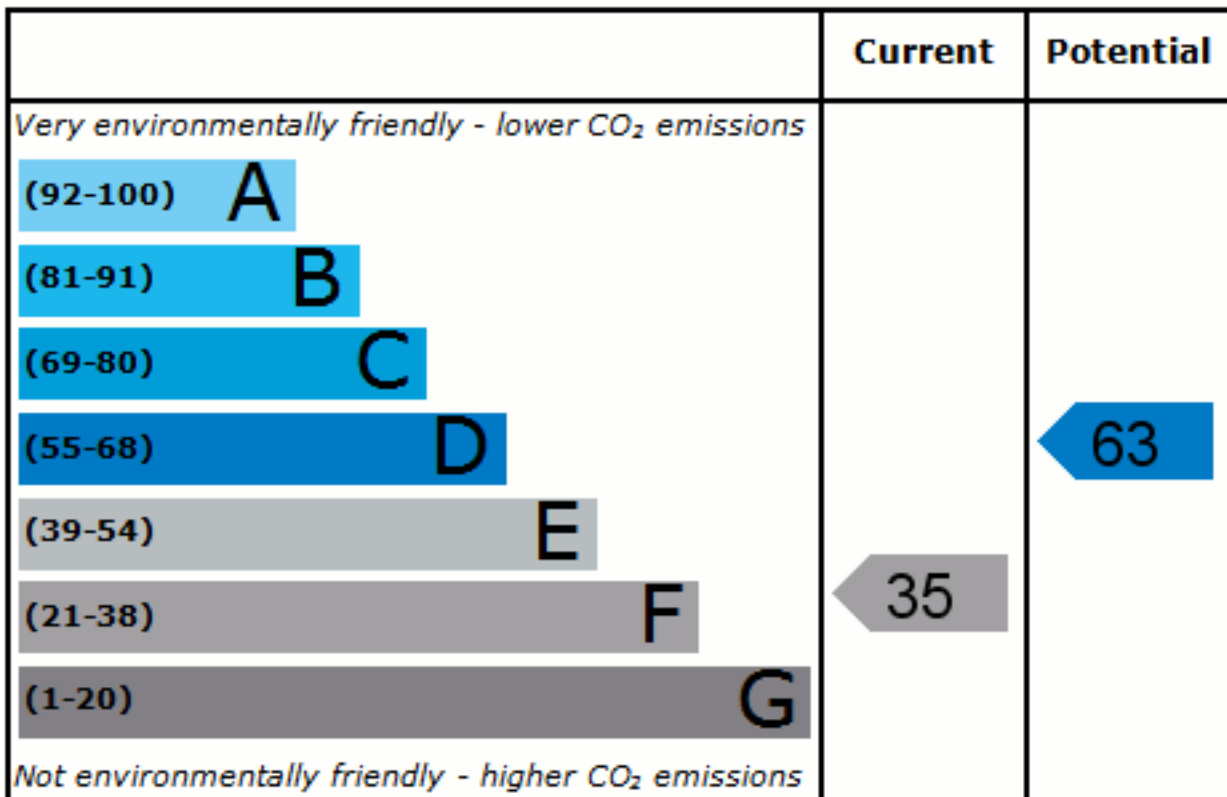

Energy Efficiency Rating

England & Wales

EU Directive
2002/91/EC

Environmental (CO₂) Impact Rating

England & Wales

EU Directive
2002/91/EC