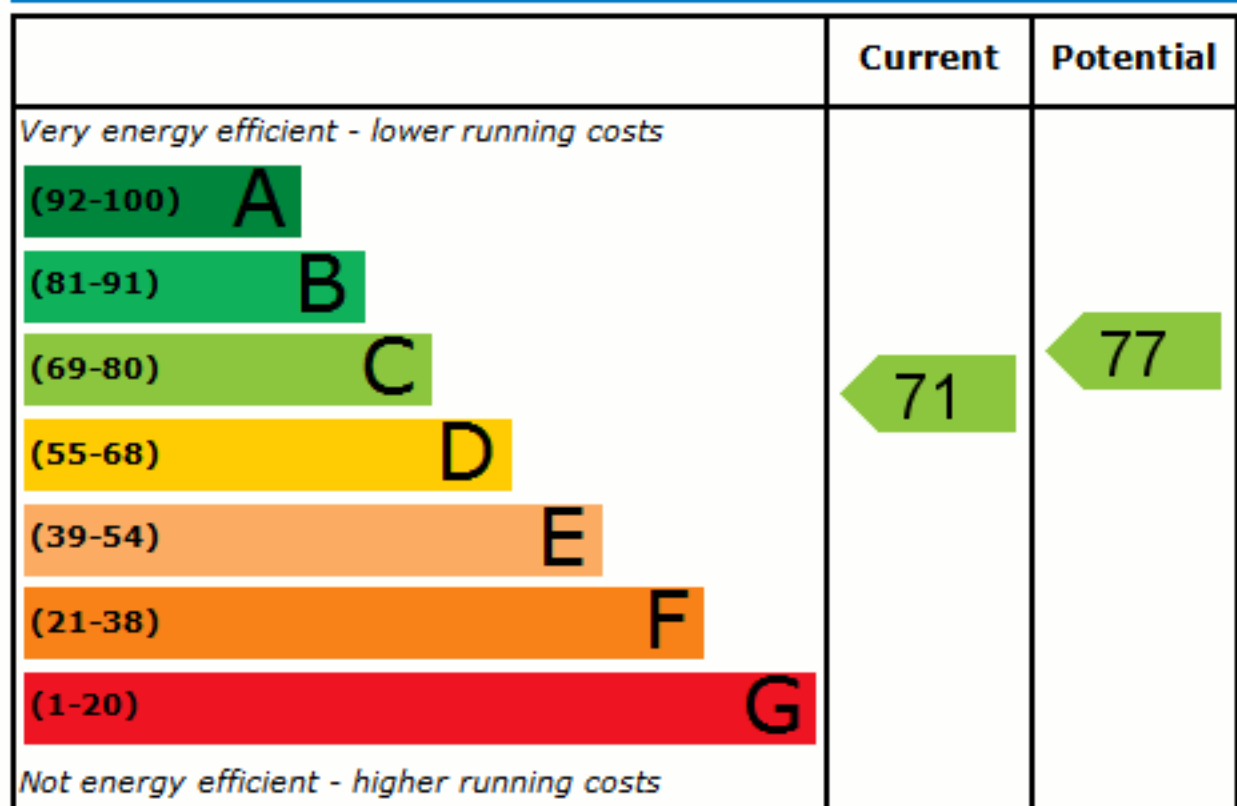

Energy Efficiency Rating

England & Wales EU Directive 2002/91/EC 

Environmental (CO₂) Impact Rating

England & Wales EU Directive 2002/91/EC 