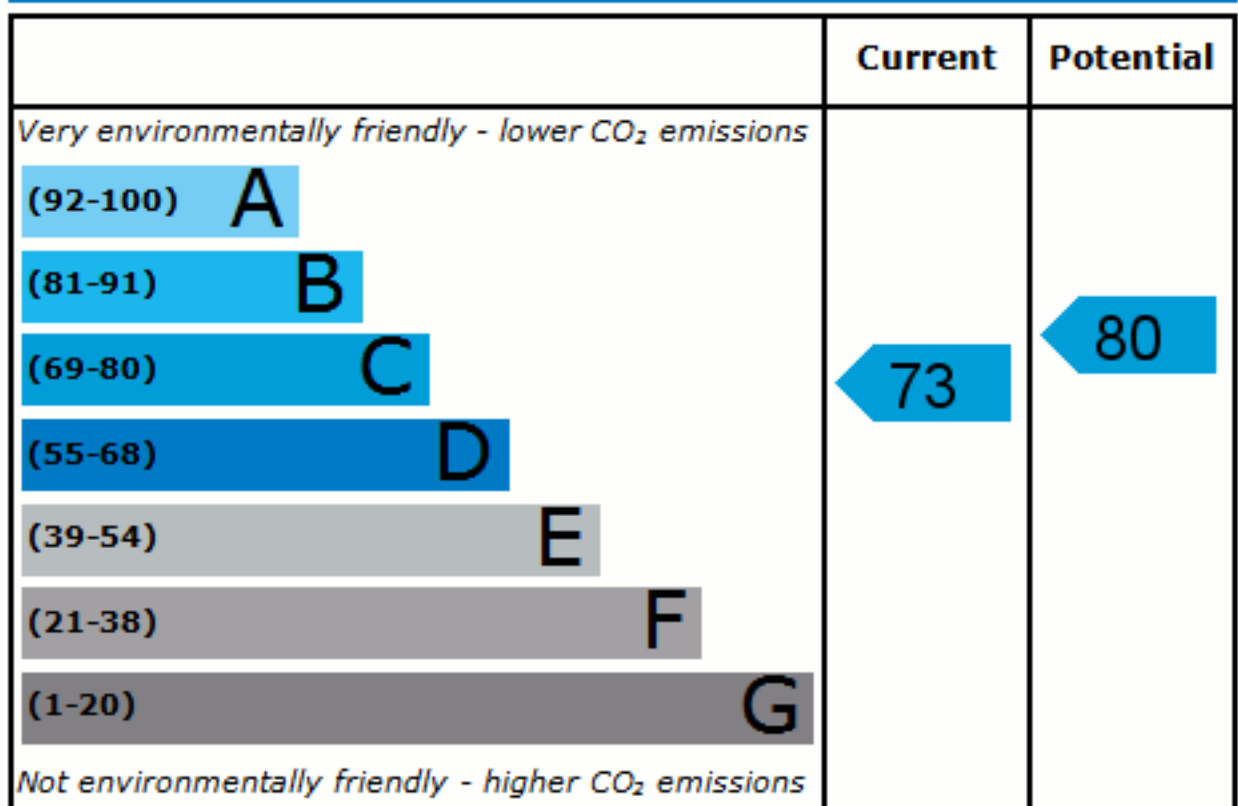

Energy Efficiency Rating

England & Wales EU Directive 2002/91/EC 

Environmental (CO₂) Impact Rating

England & Wales EU Directive 2002/91/EC 