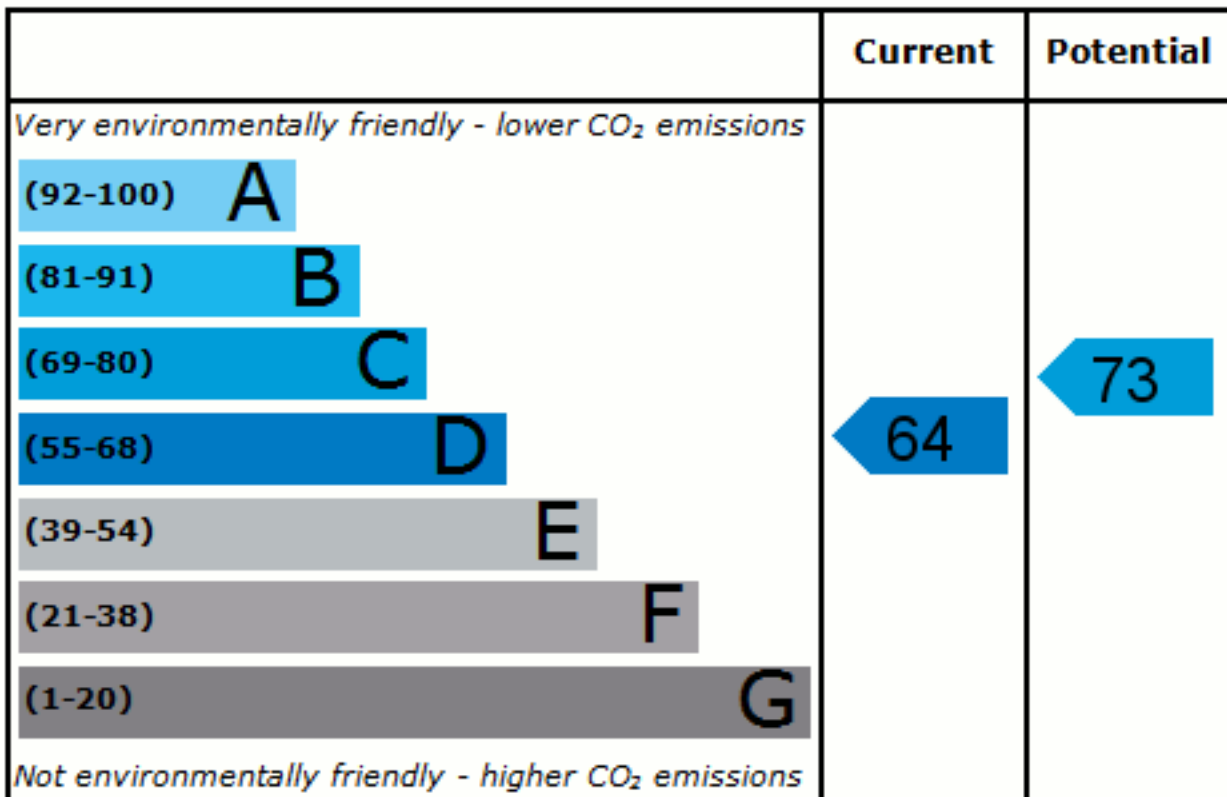

Energy Efficiency Rating

England & Wales

EU Directive
2002/91/EC

Environmental (CO₂) Impact Rating

England & Wales

EU Directive
2002/91/EC