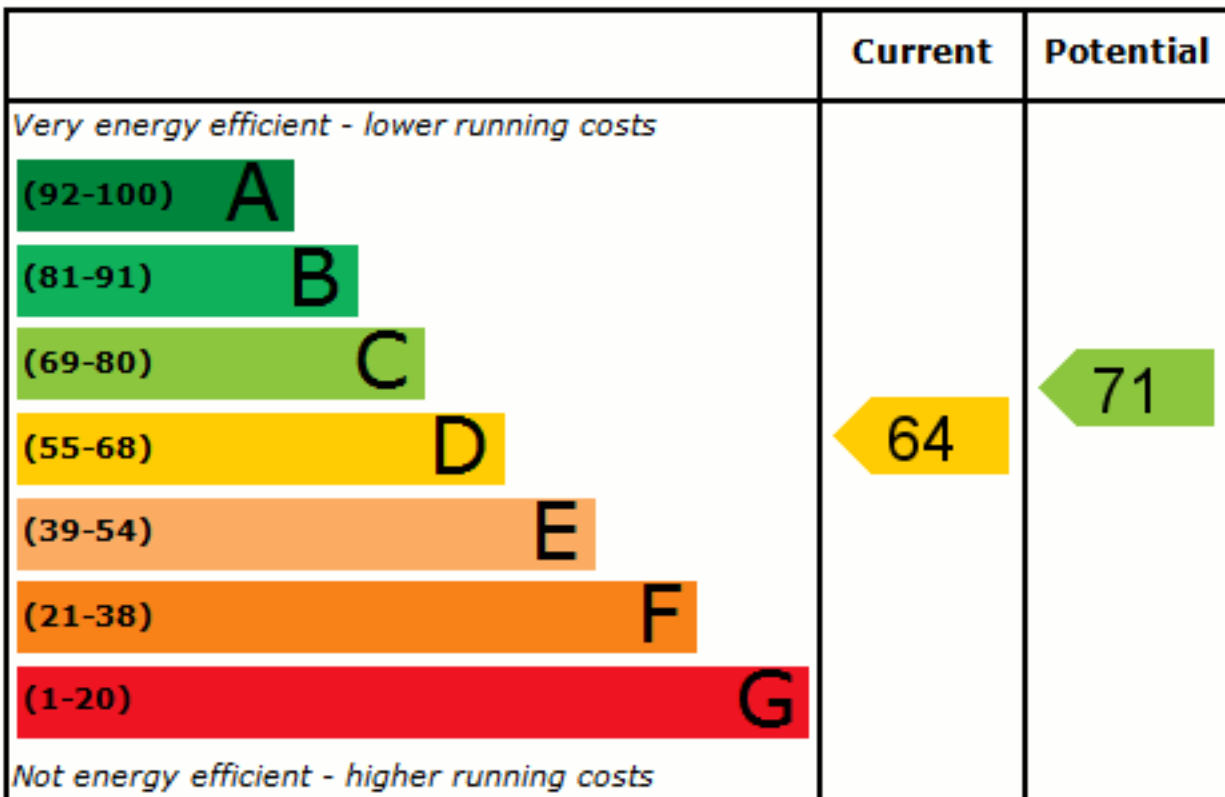

Energy Efficiency Rating

England & Wales

EU Directive
2002/91/EC

Environmental (CO₂) Impact Rating

England & Wales

EU Directive
2002/91/EC