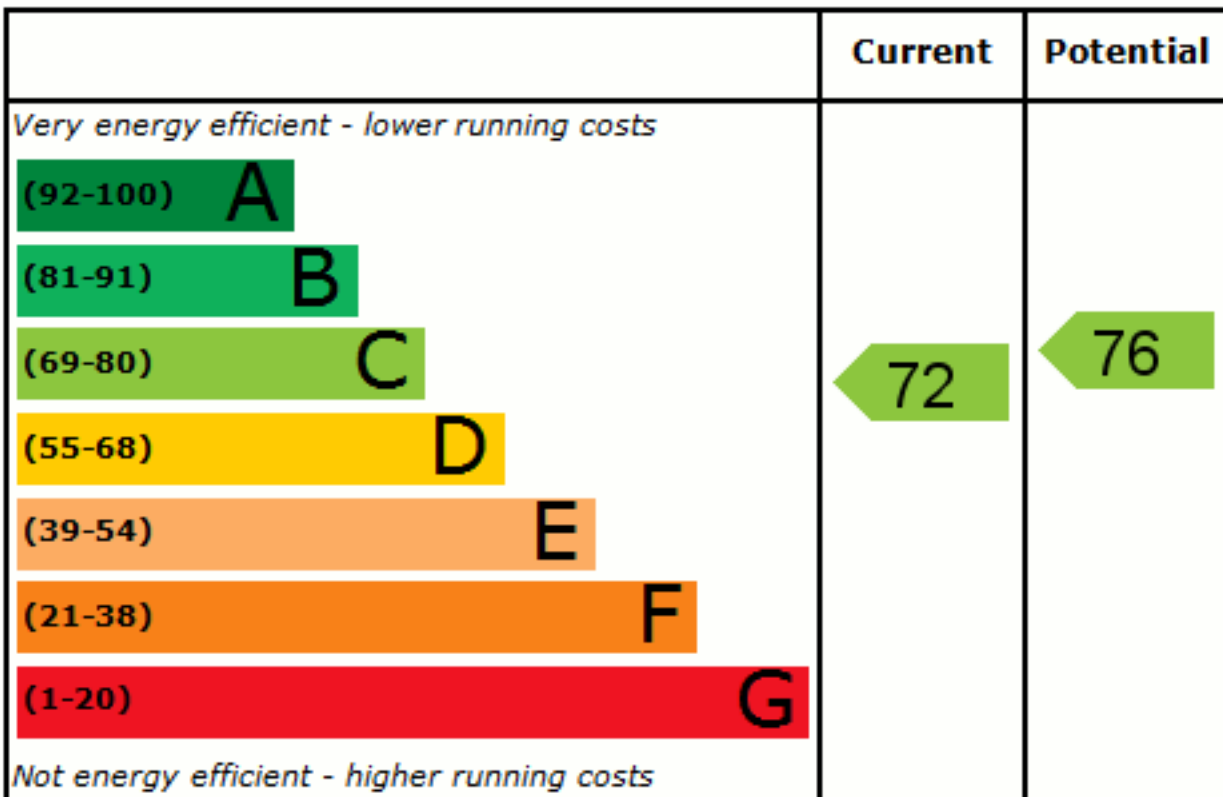

Energy Efficiency Rating

England & Wales

EU Directive
2002/91/EC

Environmental (CO₂) Impact Rating

England & Wales

EU Directive
2002/91/EC