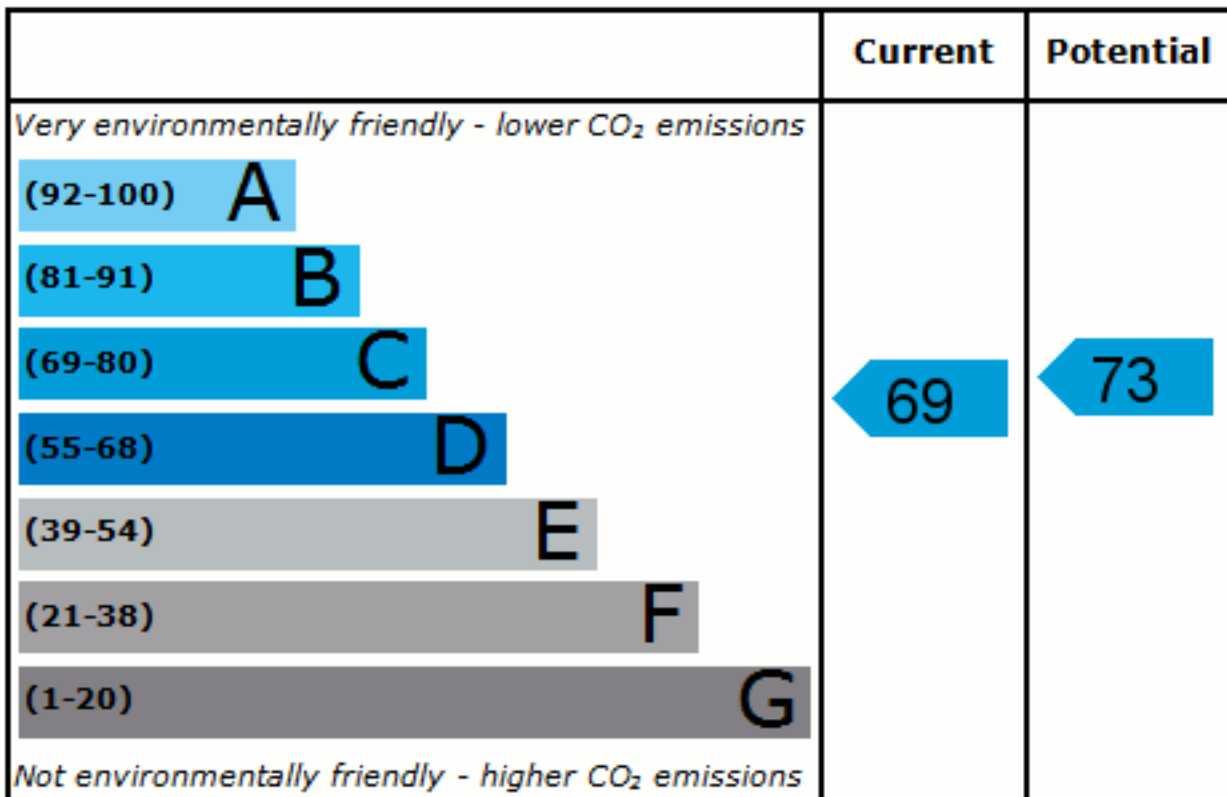

Energy Efficiency Rating

England & Wales

EU Directive
2002/91/EC

Environmental (CO₂) Impact Rating

England & Wales

EU Directive
2002/91/EC