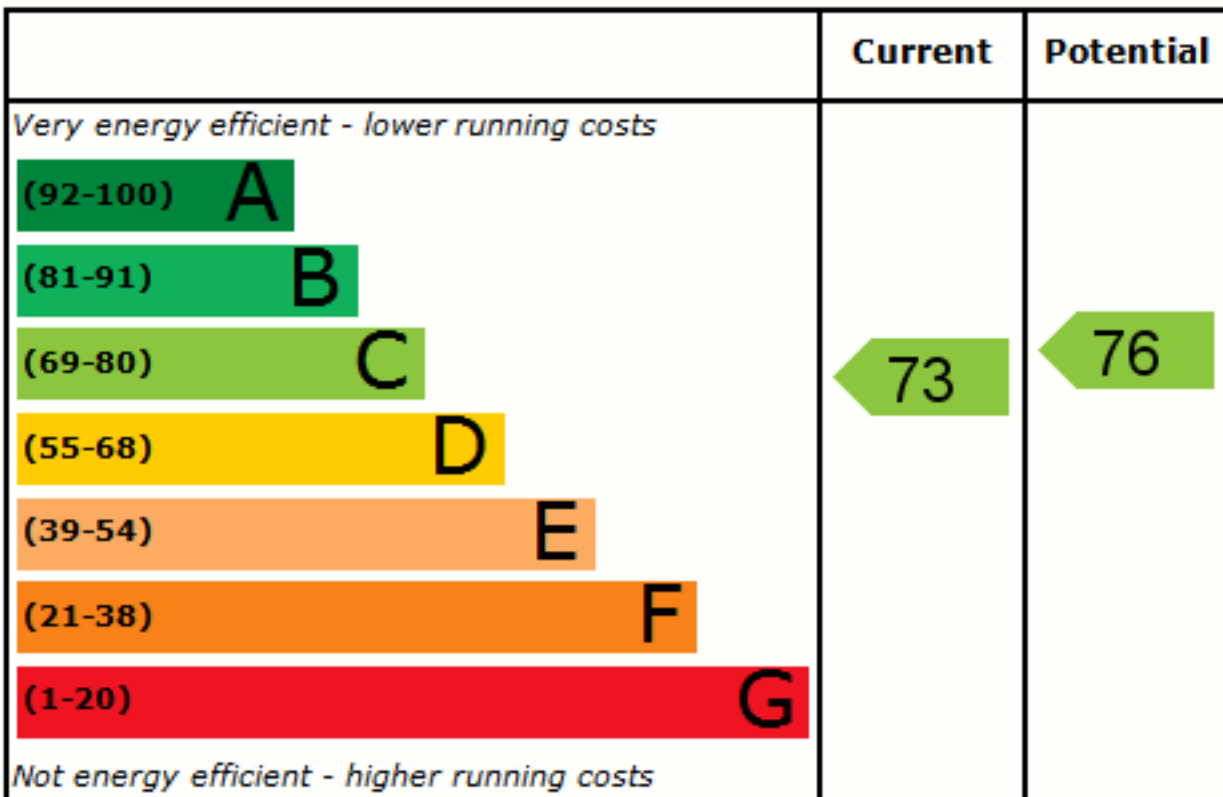

Energy Efficiency Rating

England & Wales

EU Directive
2002/91/EC

Environmental (CO₂) Impact Rating

England & Wales

EU Directive
2002/91/EC