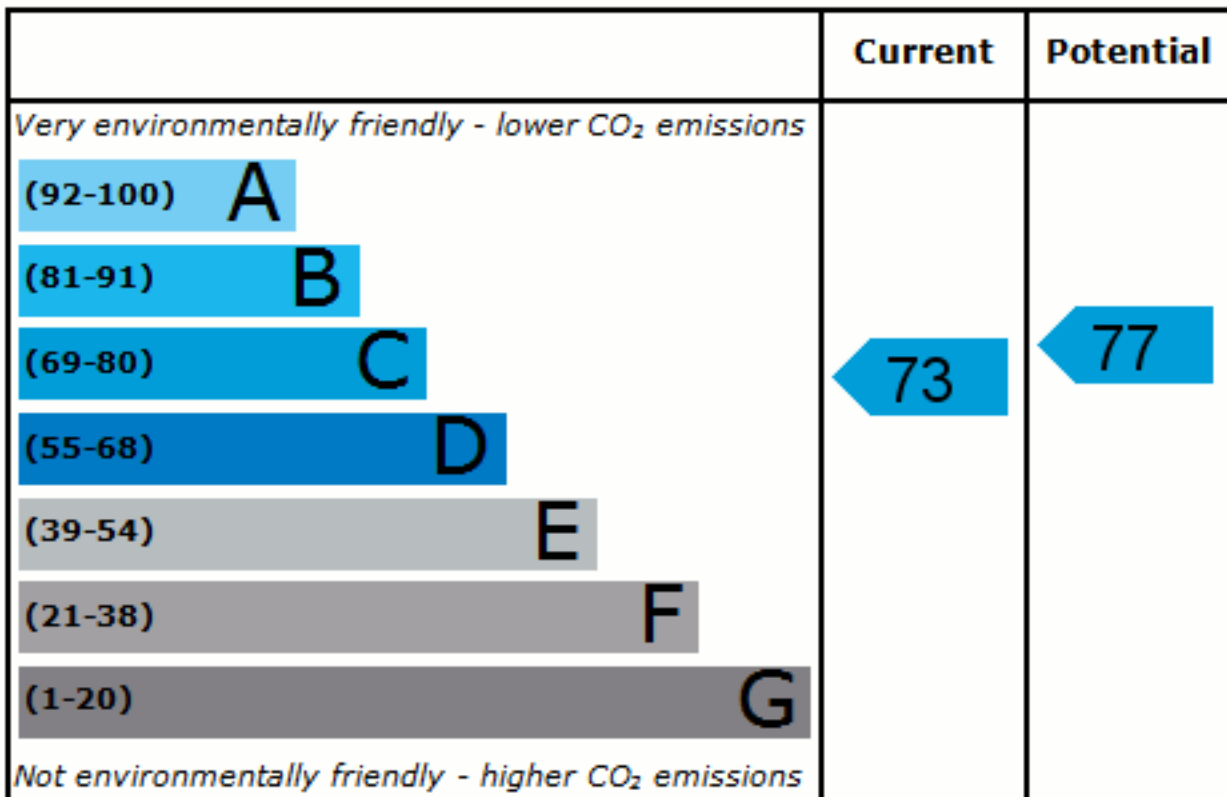

Energy Efficiency Rating

England & Wales

EU Directive
2002/91/EC

Environmental (CO₂) Impact Rating

England & Wales

EU Directive
2002/91/EC