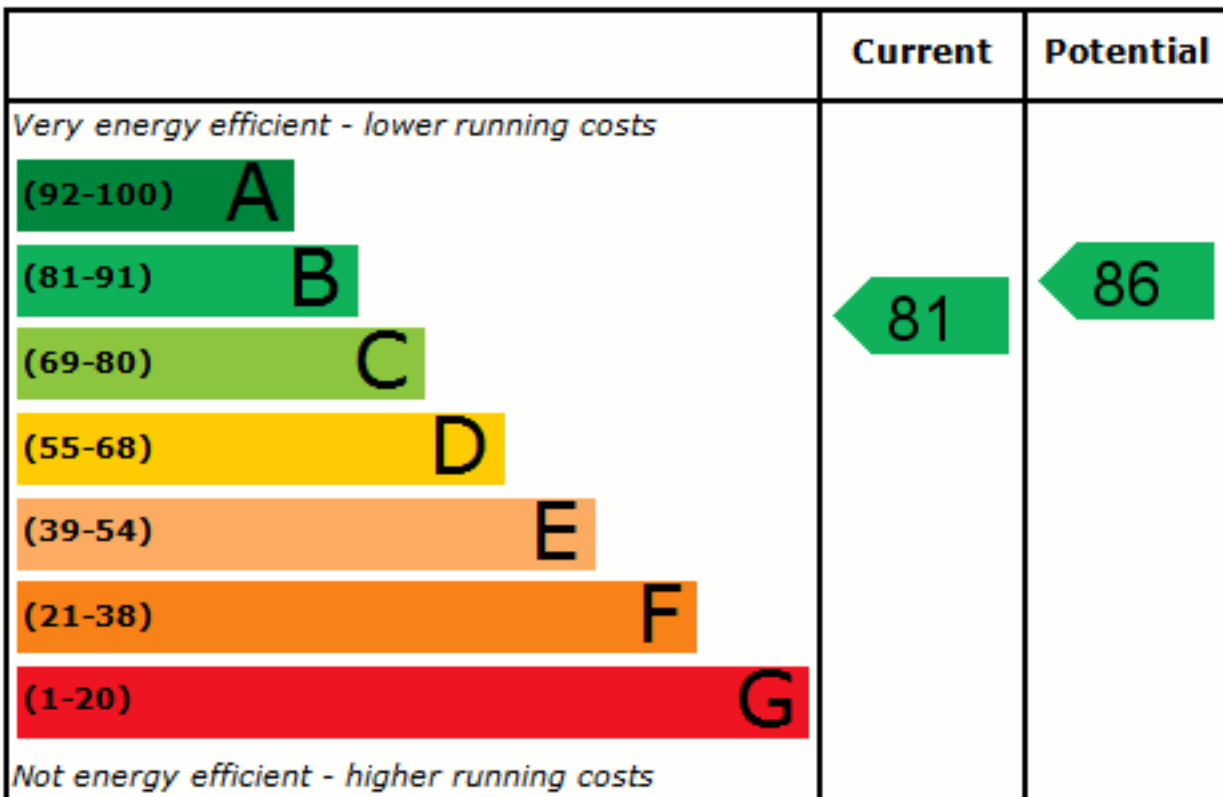

Energy Efficiency Rating

England & Wales

EU Directive
2002/91/EC

Environmental (CO₂) Impact Rating

England & Wales

EU Directive
2002/91/EC