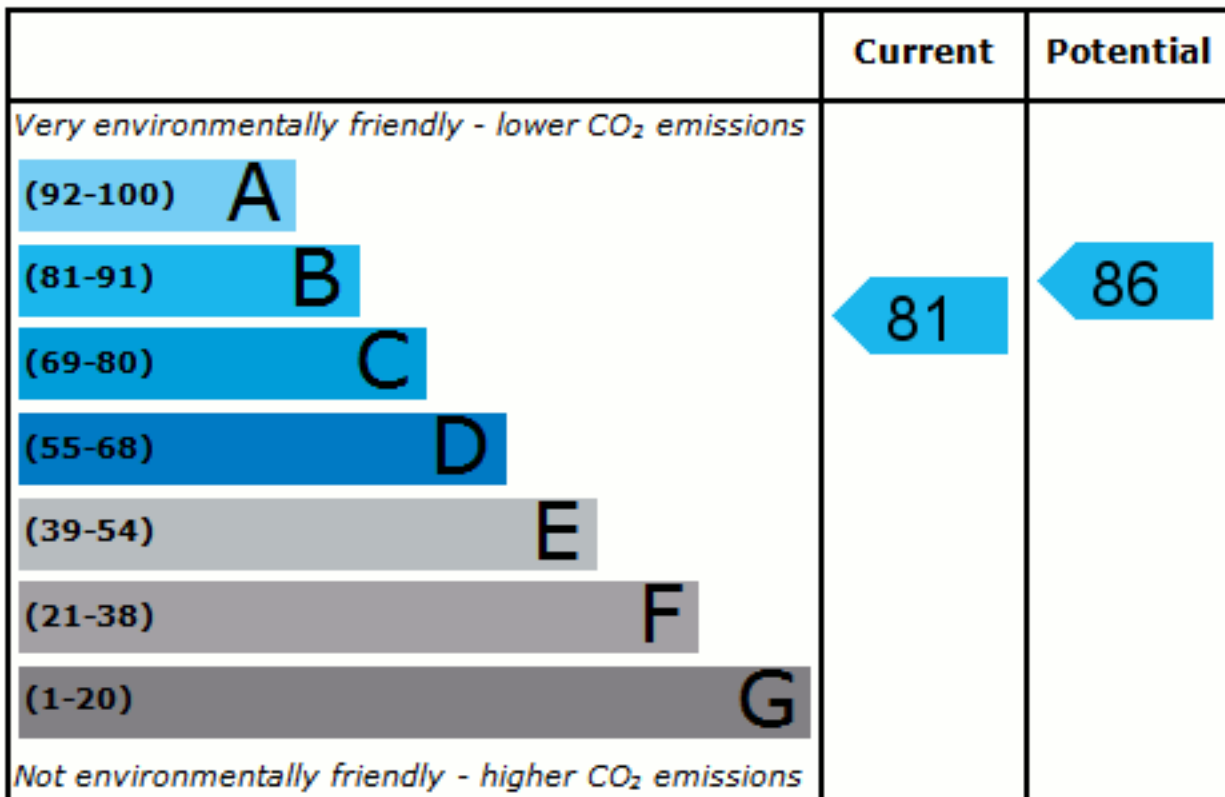

Energy Efficiency Rating

England & Wales

EU Directive
2002/91/EC

Environmental (CO₂) Impact Rating

England & Wales

EU Directive
2002/91/EC