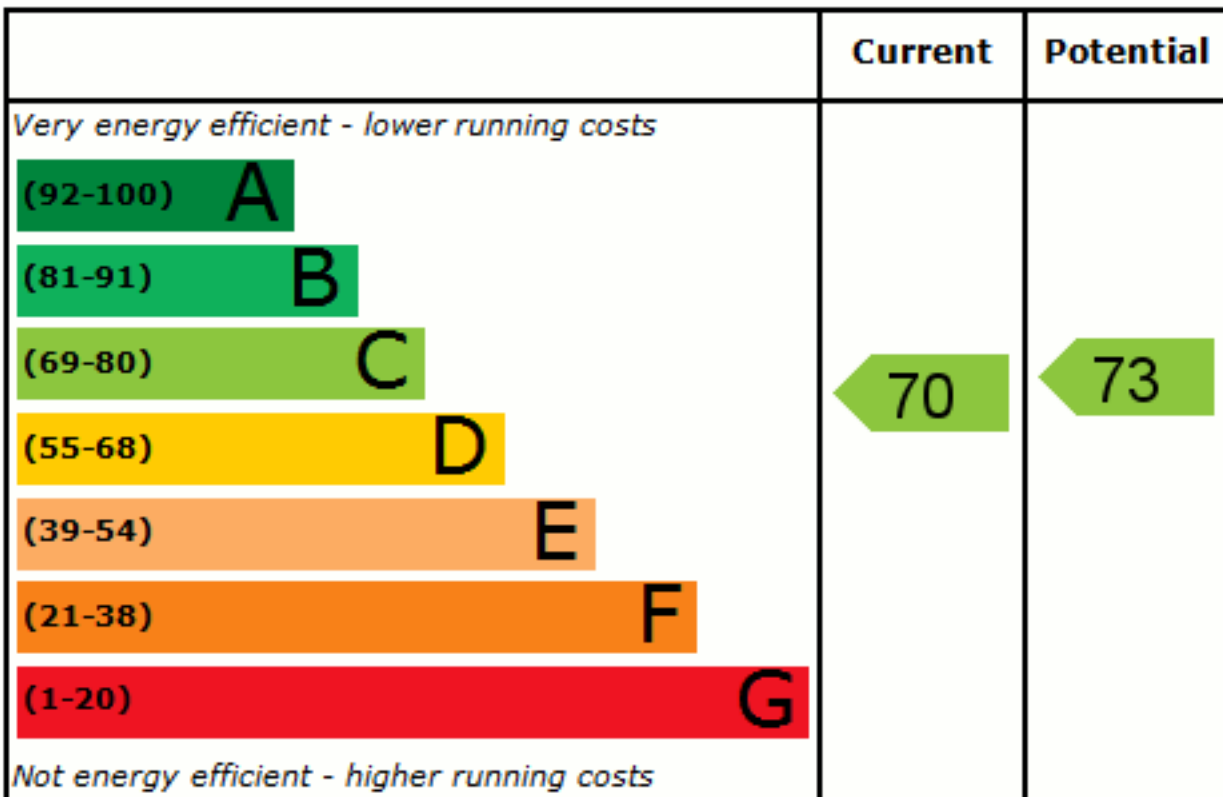

Energy Efficiency Rating

England & Wales

EU Directive
2002/91/EC

Environmental (CO₂) Impact Rating

England & Wales

EU Directive
2002/91/EC