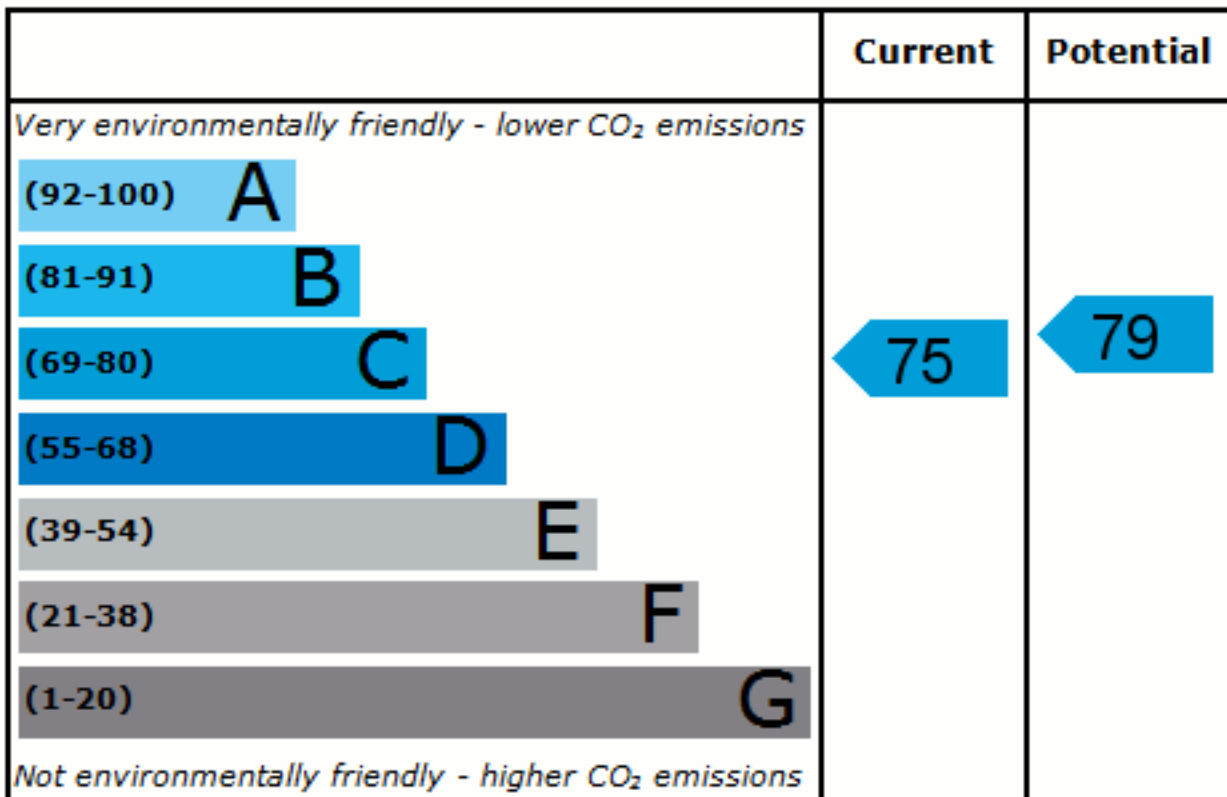

Energy Efficiency Rating

England & Wales

EU Directive
2002/91/EC

Environmental (CO₂) Impact Rating

England & Wales

EU Directive
2002/91/EC