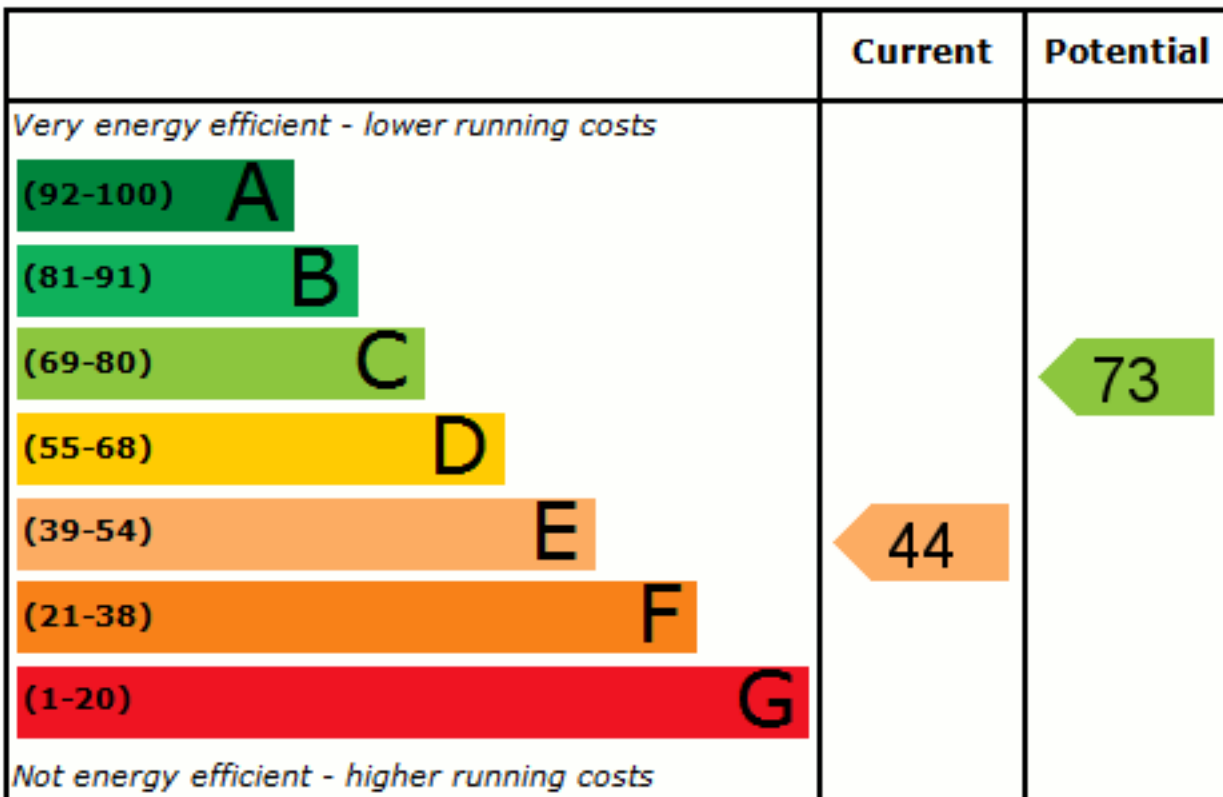

Energy Efficiency Rating

England & Wales

EU Directive
2002/91/EC

Environmental (CO₂) Impact Rating

England & Wales

EU Directive
2002/91/EC