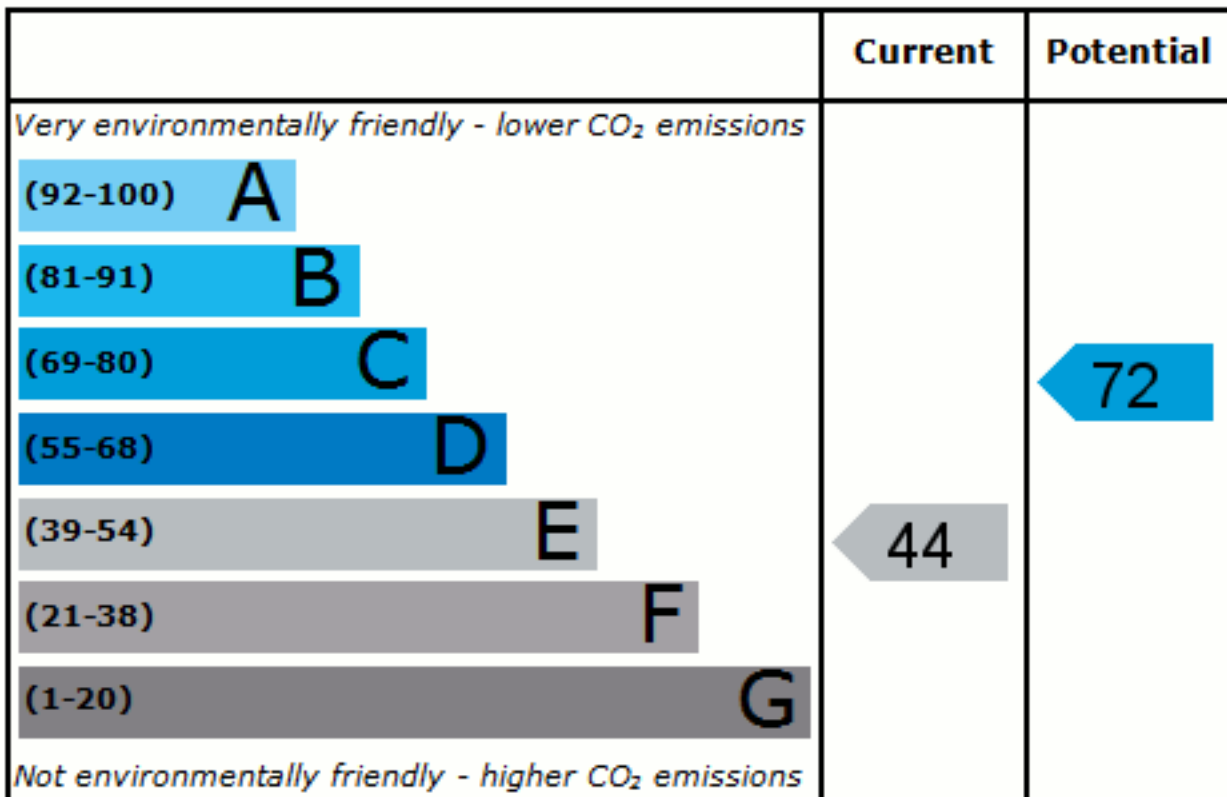

Energy Efficiency Rating

England & Wales

EU Directive
2002/91/EC

Environmental (CO₂) Impact Rating

England & Wales

EU Directive
2002/91/EC