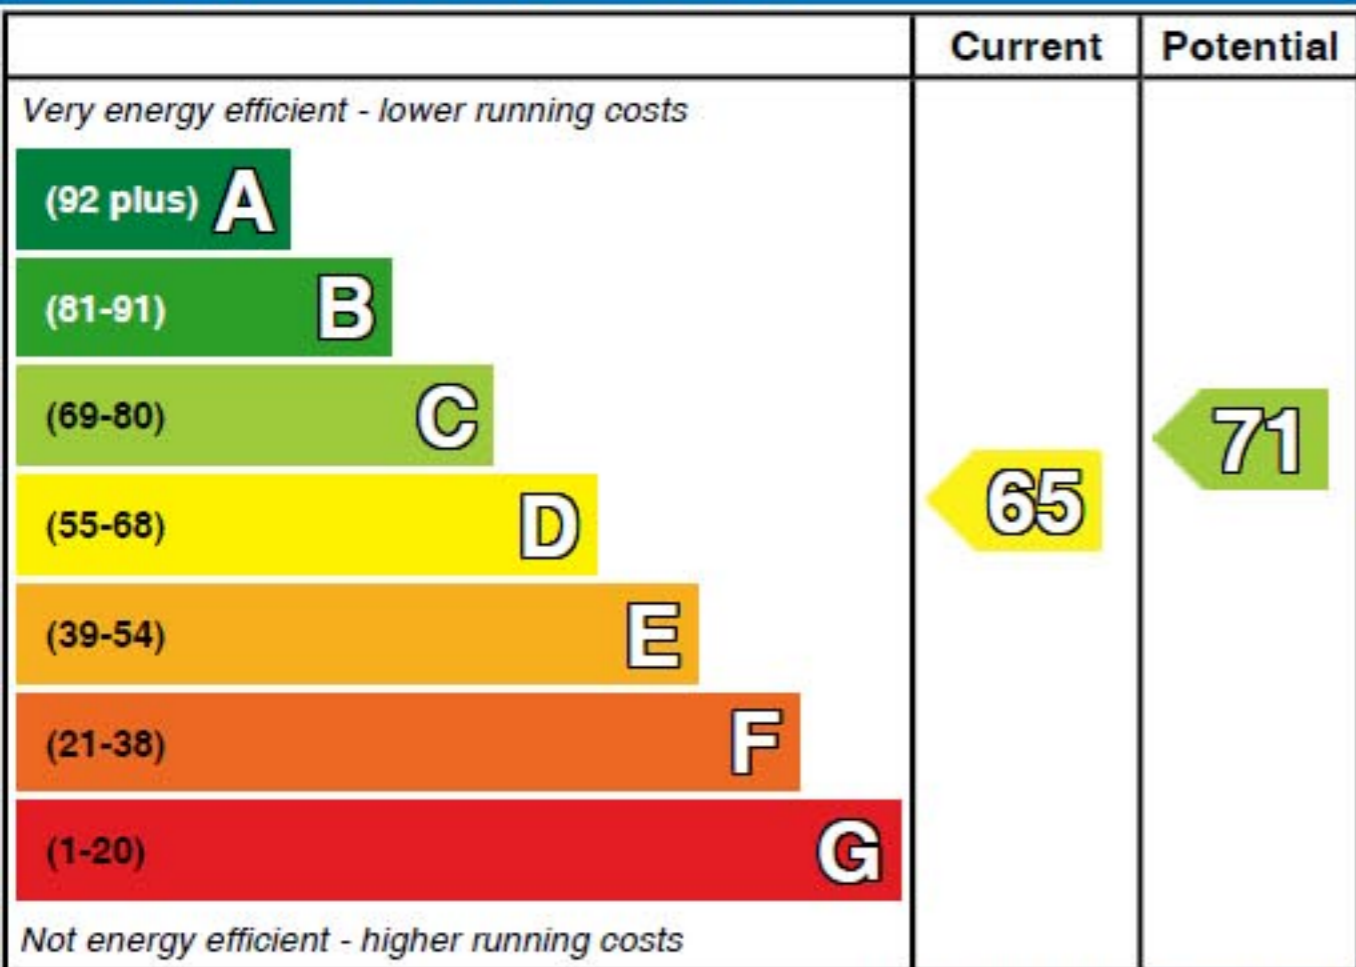

## Energy Efficiency Rating

England & Wales

EU Directive  
2002/91/EC

## Environmental Impact (CO<sub>2</sub>) Rating

England & Wales

EU Directive  
2002/91/EC