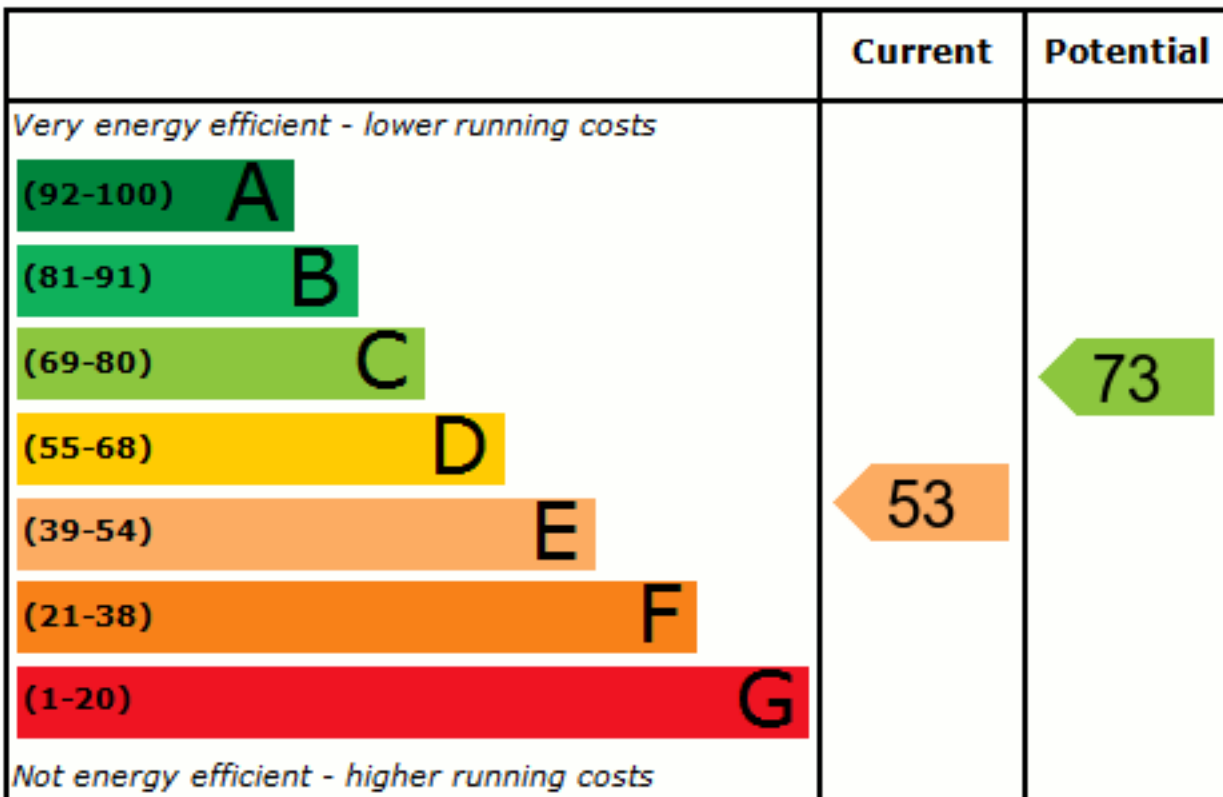

Energy Efficiency Rating

England & Wales

EU Directive
2002/91/EC

Environmental (CO₂) Impact Rating

England & Wales

EU Directive
2002/91/EC