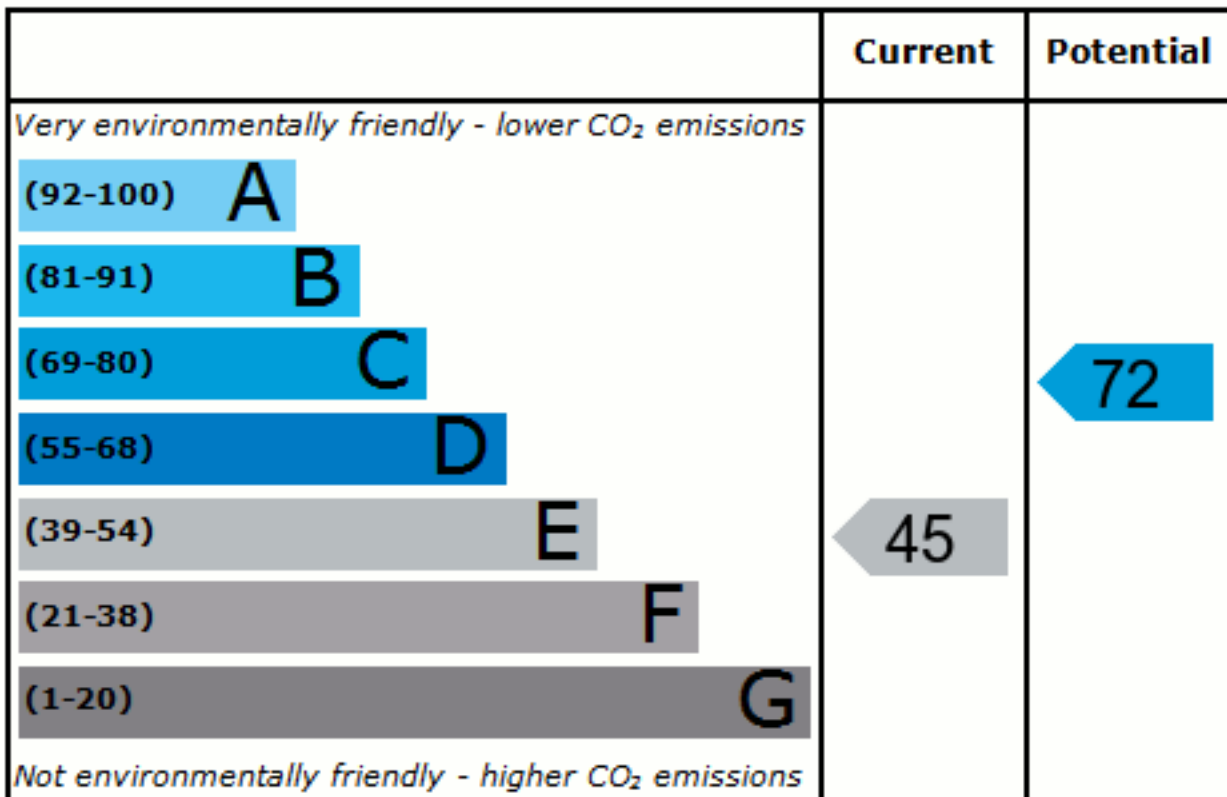

Energy Efficiency Rating

England & Wales

EU Directive
2002/91/EC

Environmental (CO₂) Impact Rating

England & Wales

EU Directive
2002/91/EC